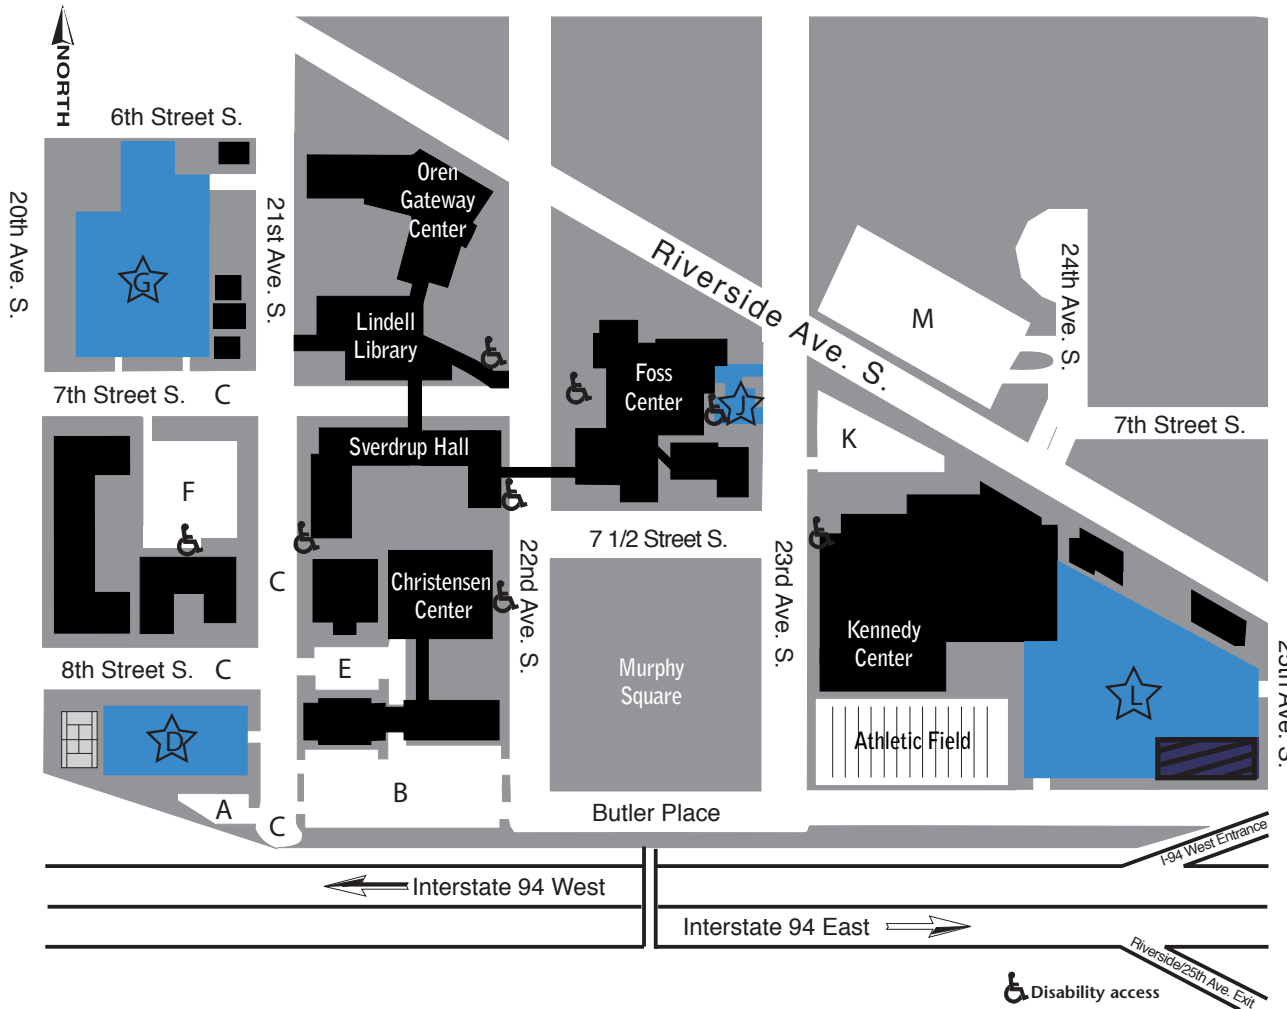

AfA/Grad Permit Parking

PARKING INFORMATION

- A. Visitor Parking
- B. Resident Parking
- C. Commuter Parking
- D. Faculty/Staff/Commuter/Resident Parking
- E. Resident Parking
- F. Resident Parking
- G. Faculty/Staff Parking
- J. Faculty/Staff Parking
- K. Commuter Parking
- L. Faculty/Staff/Commuter/Resident Parking
- M. Fairview-University Parking Ramp

 AfA/Grad Permits
Evenings (after 5 p.m.) and Weekends

 AfA/Grad Permits
M-F, 7 a.m. – 5 p.m.

ALL LOTS REQUIRE A PERMIT 24 HOURS A DAY, 7 DAYS A WEEK