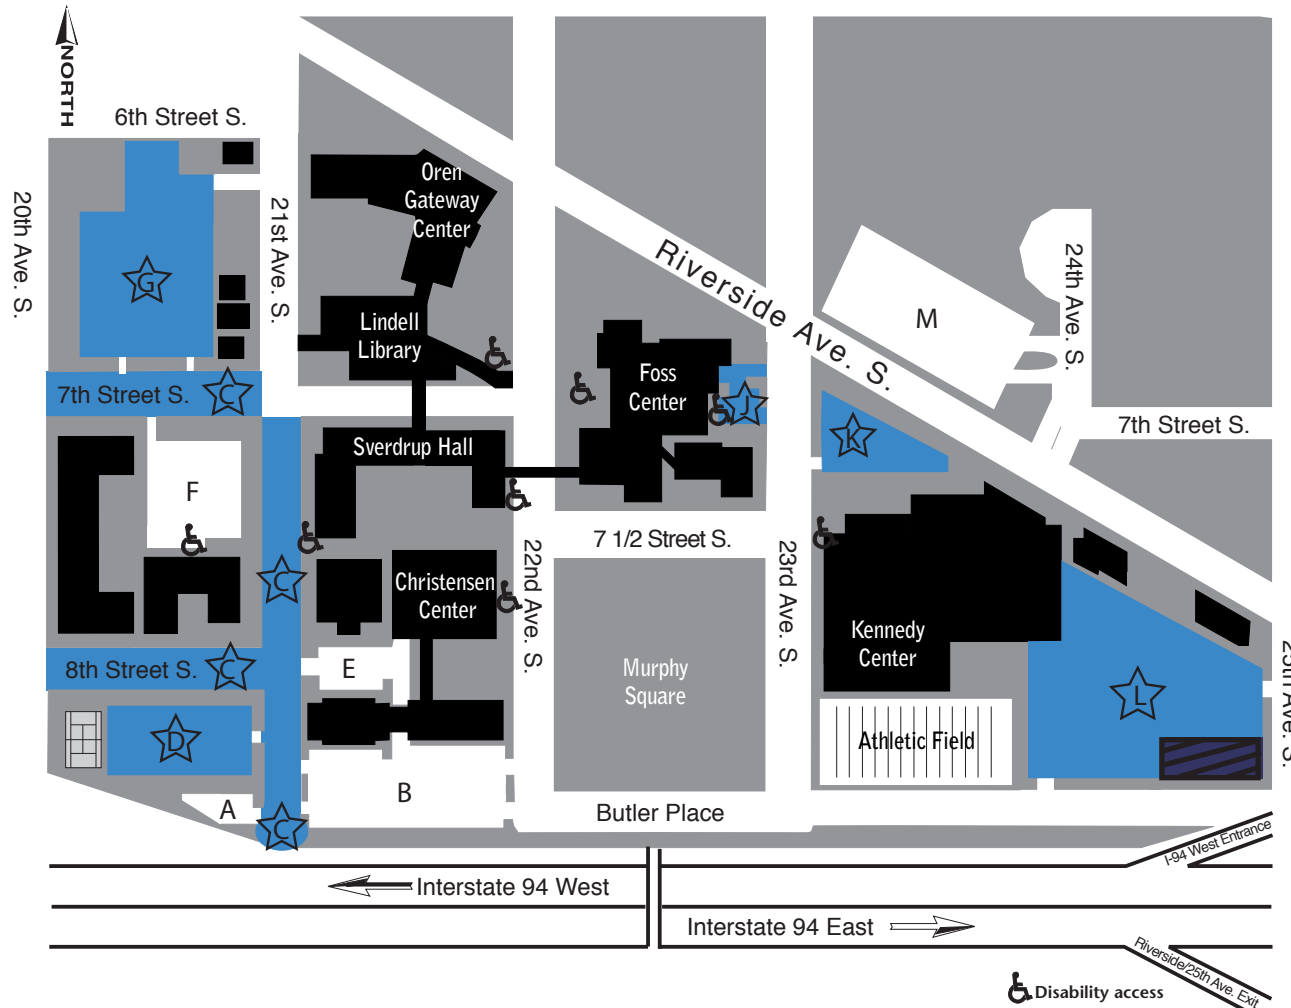

AfA/Grad Permit Parking

PARKING INFORMATION

- A. Visitor Parking
- B. Resident Parking
- C. Commuter Parking
- D. Faculty/Staff/Commuter
- E. Resident Parking
- F. Resident Parking
- G. Faculty/Staff Parking
- J. Faculty/Staff Parking
- K. Commuter Parking
- L. Faculty/Staff/Commuter/Resident Parking
- M. Fairview-University Parking Ramp

-  AfA/Grad Permits
Evenings (after 5 p.m.) and Weekends
-  AfA/Grad Permits
M-F, 7 a.m. – 5 p.m.

ALL LOTS REQUIRE A PERMIT 24 HOURS A DAY, 7 DAYS A WEEK