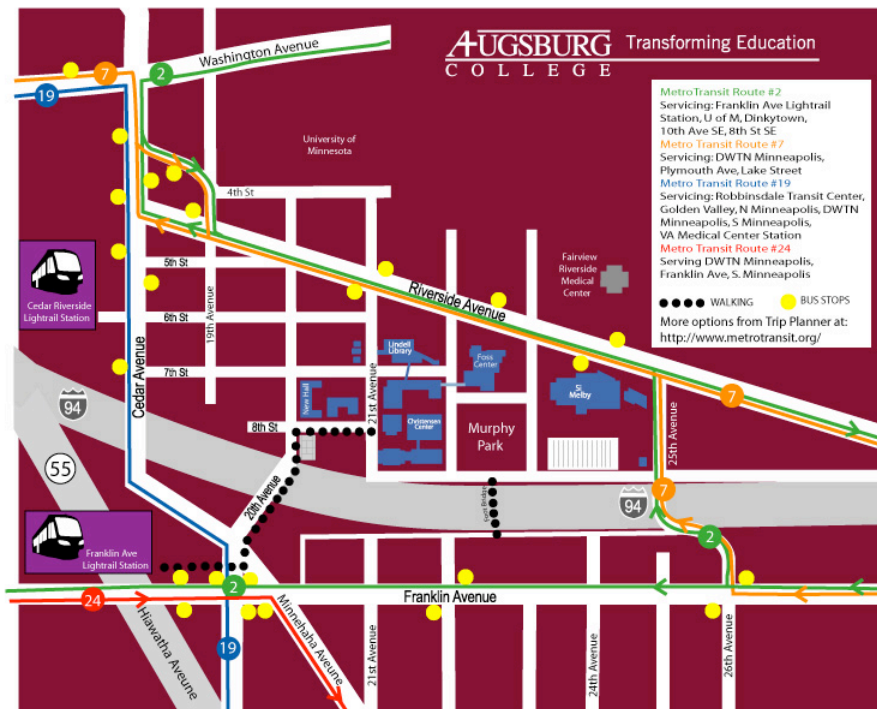

AUGSBURG Transforming Education
COLLEGE

Metro Transit Route #2
Serving: Franklin Ave Lightrail Station, U of M, Dinkytown, 10th Ave SE, 8th St SE

Metro Transit Route #7
Serving: DWTN Minneapolis, Plymouth Ave, Lake Street

Metro Transit Route #19
Serving: Robbinsdale Transit Center, Golden Valley, N Minneapolis, DWTN Minneapolis, S Minneapolis, VA Medical Center Station

Metro Transit Route #24
Serving DWTN Minneapolis, Franklin Ave, S. Minneapolis

●●●● WALKING ● BUS STOPS

More options from Trip Planner at:
<http://www.metrotransit.org/>