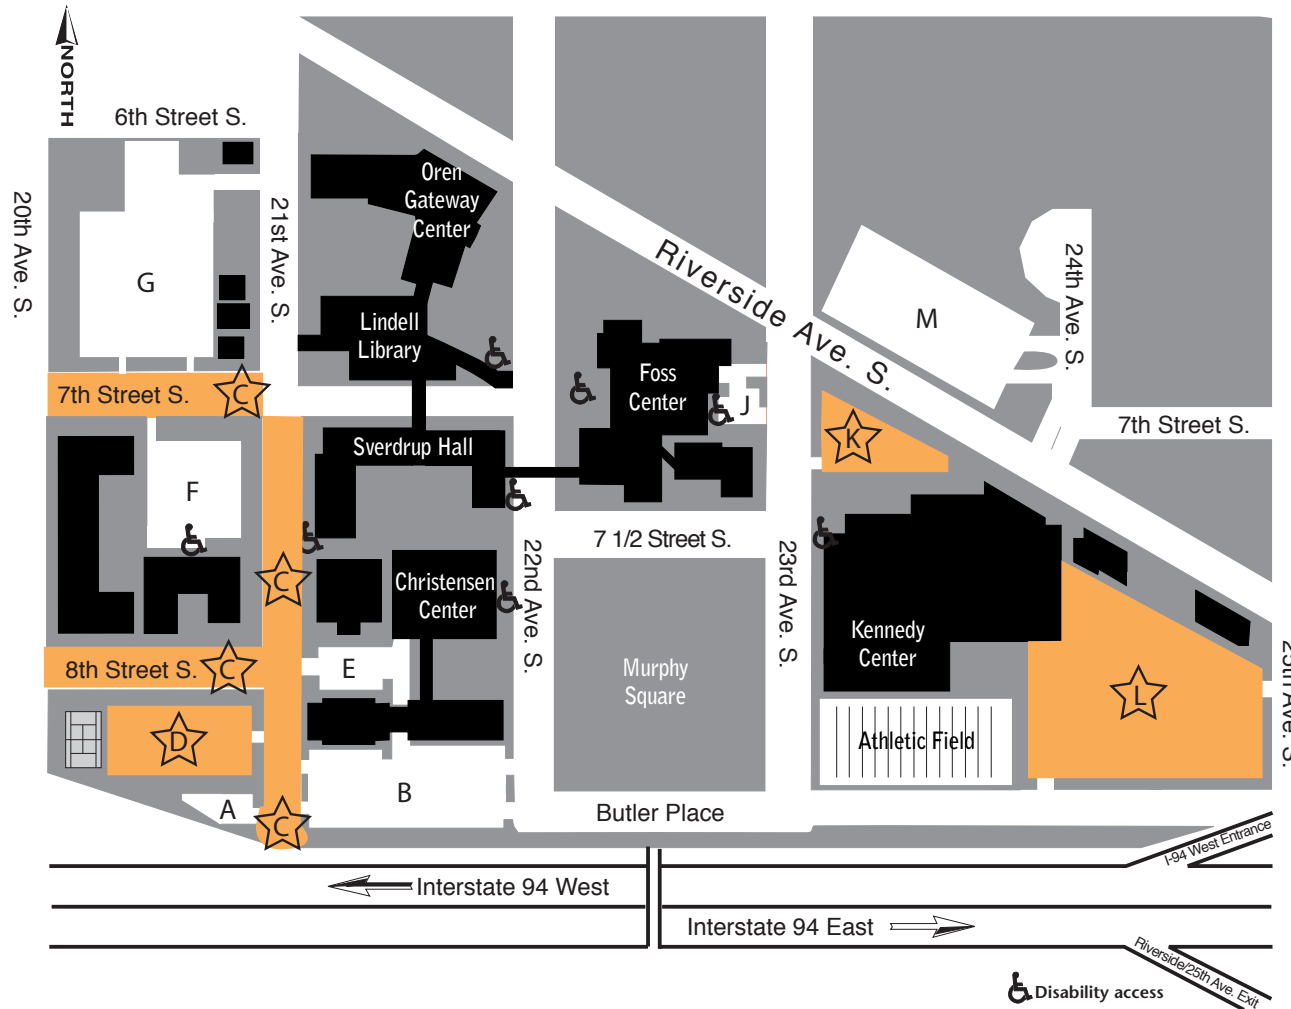

Commuter Permit Parking

PARKING INFORMATION

- A. Visitor Parking
- B. Resident Parking
- C. Commuter Parking
- D. Faculty/Staff/Commuter/Resident Parking
- E. Resident Parking
- F. Resident Parking
- G. Faculty/Staff Parking
- J. Faculty/Staff Parking
- K. Commuter Parking
- L. Faculty/Staff/Commuter/Resident Parking
- M. Fairview-University Parking Ramp

Commuter Permits

ALL LOTS REQUIRE A PERMIT 24 HOURS A DAY, 7 DAYS A WEEK