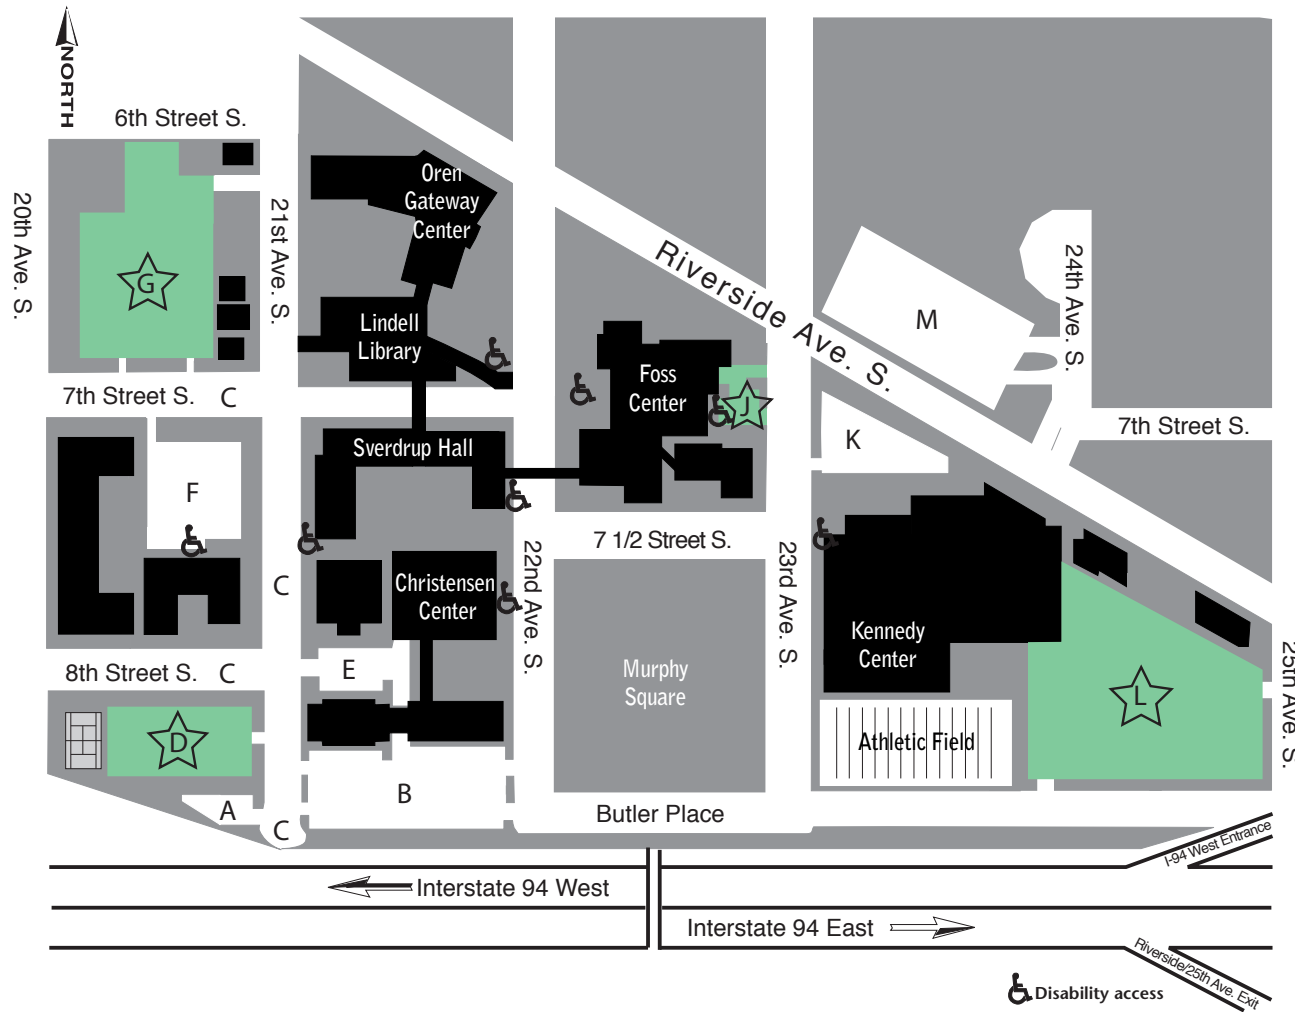

Faculty/Staff Permit Parking

PARKING INFORMATION

- A. Visitor Parking
- B. Resident Parking
- C. Commuter Parking
- D. Faculty/Staff/Commuter/Resident Parking
- E. Resident Parking
- F. Resident Parking
- G. Faculty/Staff Parking
- J. Faculty/Staff Parking
- K. Commuter Parking
- L. Faculty/Staff/Commuter/Resident Parking
- M. Fairview-University Parking Ramp

Faculty/Staff Permits

ALL LOTS REQUIRE A PERMIT 24 HOURS A DAY, 7 DAYS A WEEK