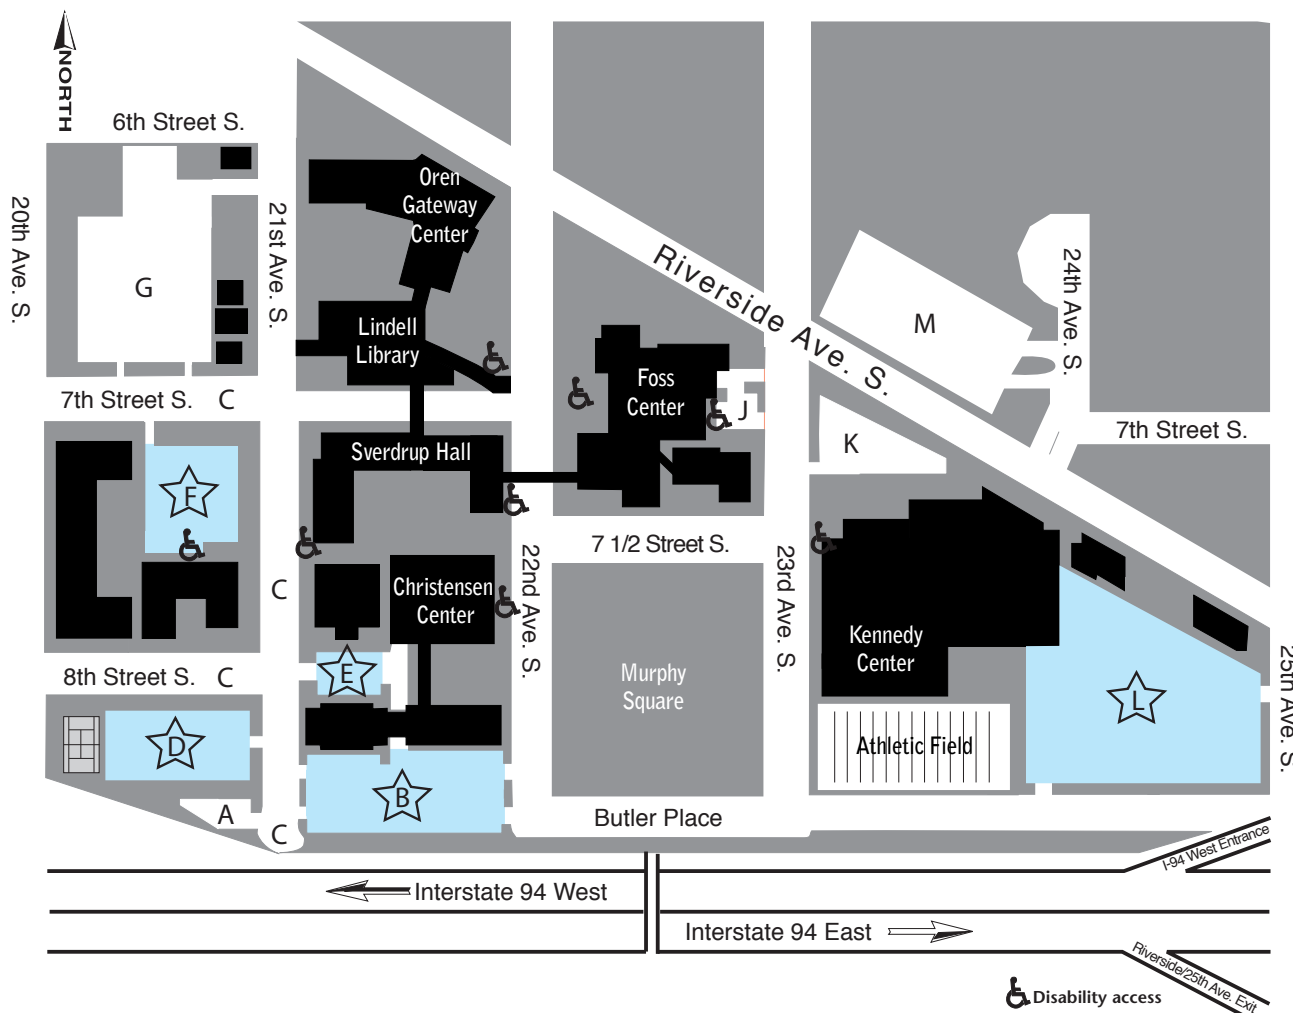

Resident Permit Parking

PARKING INFORMATION

- A. Visitor Parking
- B. Resident Parking
- C. Commuter Parking
- D. Faculty/Staff/Commuter/Resident Parking
- E. Resident Parking
- F. Resident Parking
- G. Faculty/Staff Parking
- J. Faculty/Staff Parking
- K. Commuter Parking
- L. Faculty/Staff/Commuter/Resident Parking
- M. Fairview-University Parking Ramp

 Resident Permits

ALL LOTS REQUIRE A PERMIT 24 HOURS A DAY, 7 DAYS A WEEK