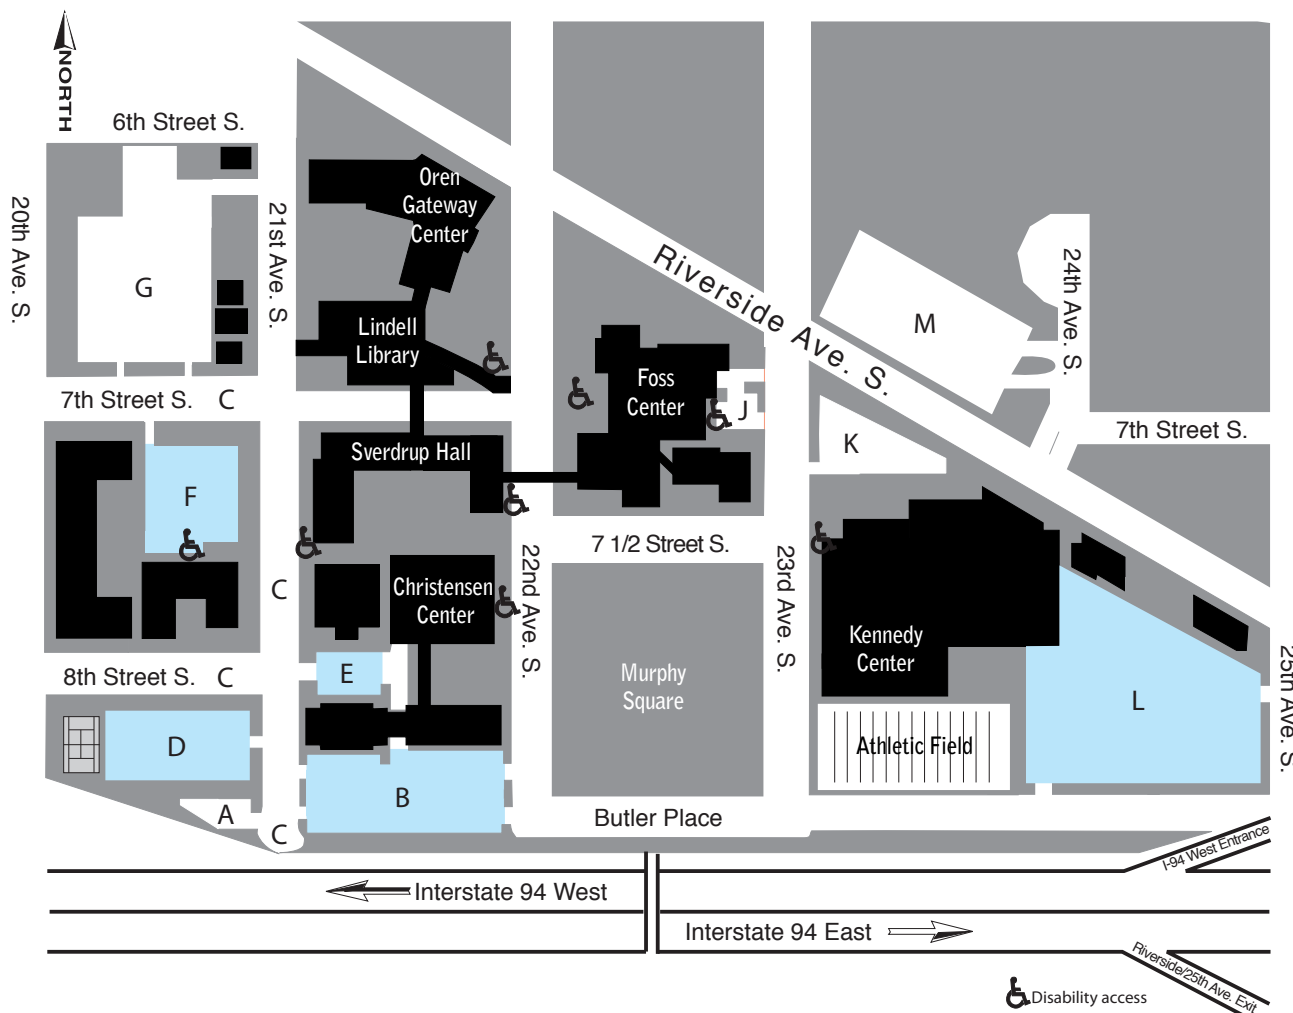

Resident Permit Parking

PARKING INFORMATION

- A. Visitor Parking
- B. Resident Parking
- C. Commuter Parking
- D. Faculty/Staff/Commuter
- E. Resident Parking
- F. Resident Parking
- G. Faculty/Staff Parking
- J. Faculty/Staff Parking
- K. Commuter Parking
- L. Faculty/Staff/Commuter/Resident Parking
- M. Fairview-University Parking Ramp

Resident Permits

ALL LOTS REQUIRE A PERMIT 24 HOURS A DAY, 7 DAYS A WEEK