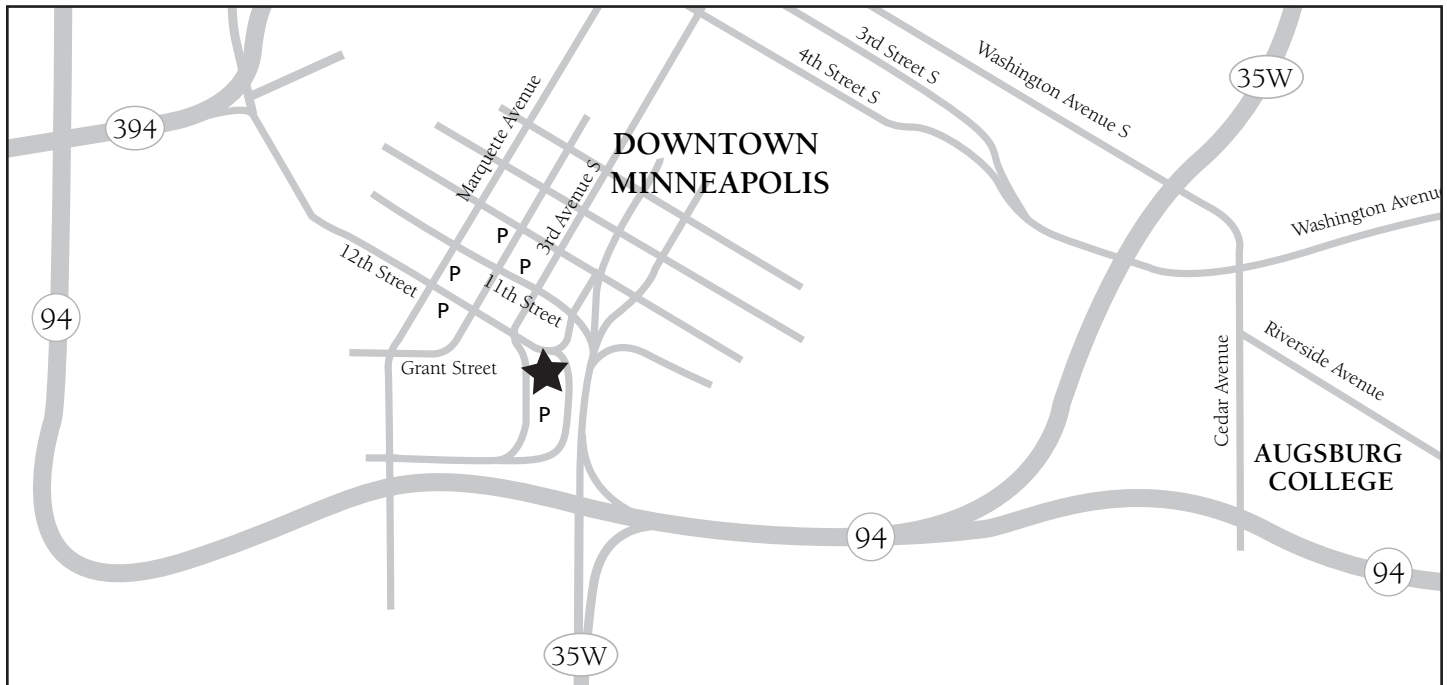

ADVENT VESPERS 2008

AUGSBURG
COLLEGE

Central Lutheran Church Parking Information & Directions

Central Lutheran Church Parking Ramp, 333 South 12th Street, Minneapolis, Event Rate: $5

Orchestra Hall Municipal Ramp
1111 Marquette Avenue
612-339-2554

Plaza Municipal Ramp
117 South 12th Street
612-339-9061

Hilton Municipal Ramp
1030 2nd Avenue South
612-673-9644

Leamington Municipal Transit Hub
220 South 11th Street
612-673-9650

Additional privately owned parking lots are available on 12th Street.

DIRECTIONS

From the West (I-94):

Take the 4th Street exit from I-94. (Do NOT turn right onto 3rd Avenue North.) Stay on 4th Street heading east and turn right on 3rd Avenue South. Continue on 3rd Avenue for eight blocks until 3rd Avenue veers left at the Convention Center. Follow 3rd Avenue, and Central Lutheran Church will be on your left.

From the West (I-394):

Take Downtown Exit (12th Street), and follow 12th Street South to 3rd Avenue South. Turn right onto 3rd Avenue South, which is just beyond the Convention Center. Central Lutheran Church will be on your left.

From the East (I-94):

Take the 11th Street exit from I-94, and follow 11th Street South until you reach 3rd Avenue South. Turn left onto 3rd Avenue South, and go one block until 3rd Avenue veers left at the Convention Center. Follow 3rd Avenue, and Central Lutheran Church will be on your left.

From the South (I-35W):

Follow downtown exit signs to the 11th Street exit and follow 11th Street to 3rd Avenue South. Turn left on 3rd Avenue South and go one block until 3rd Avenue veers left at the Convention Center. Follow 3rd Avenue and Central Lutheran Church will be on your left.

From the North (I-35W):

After crossing the new I-35 bridge, follow exit signs for I-94 West. Take I-94, stay right, and take the 11th Street exit. Follow 11th Street until you reach 3rd Avenue South. Turn left onto 3rd Avenue South, and go one block until 3rd Avenue veers left at the Convention Center. Follow 3rd Avenue and Central Lutheran Church will be on your left.

If you are attending the 5 p.m. Friday evening concert, please remember to allow time for commuter traffic on the interstates.